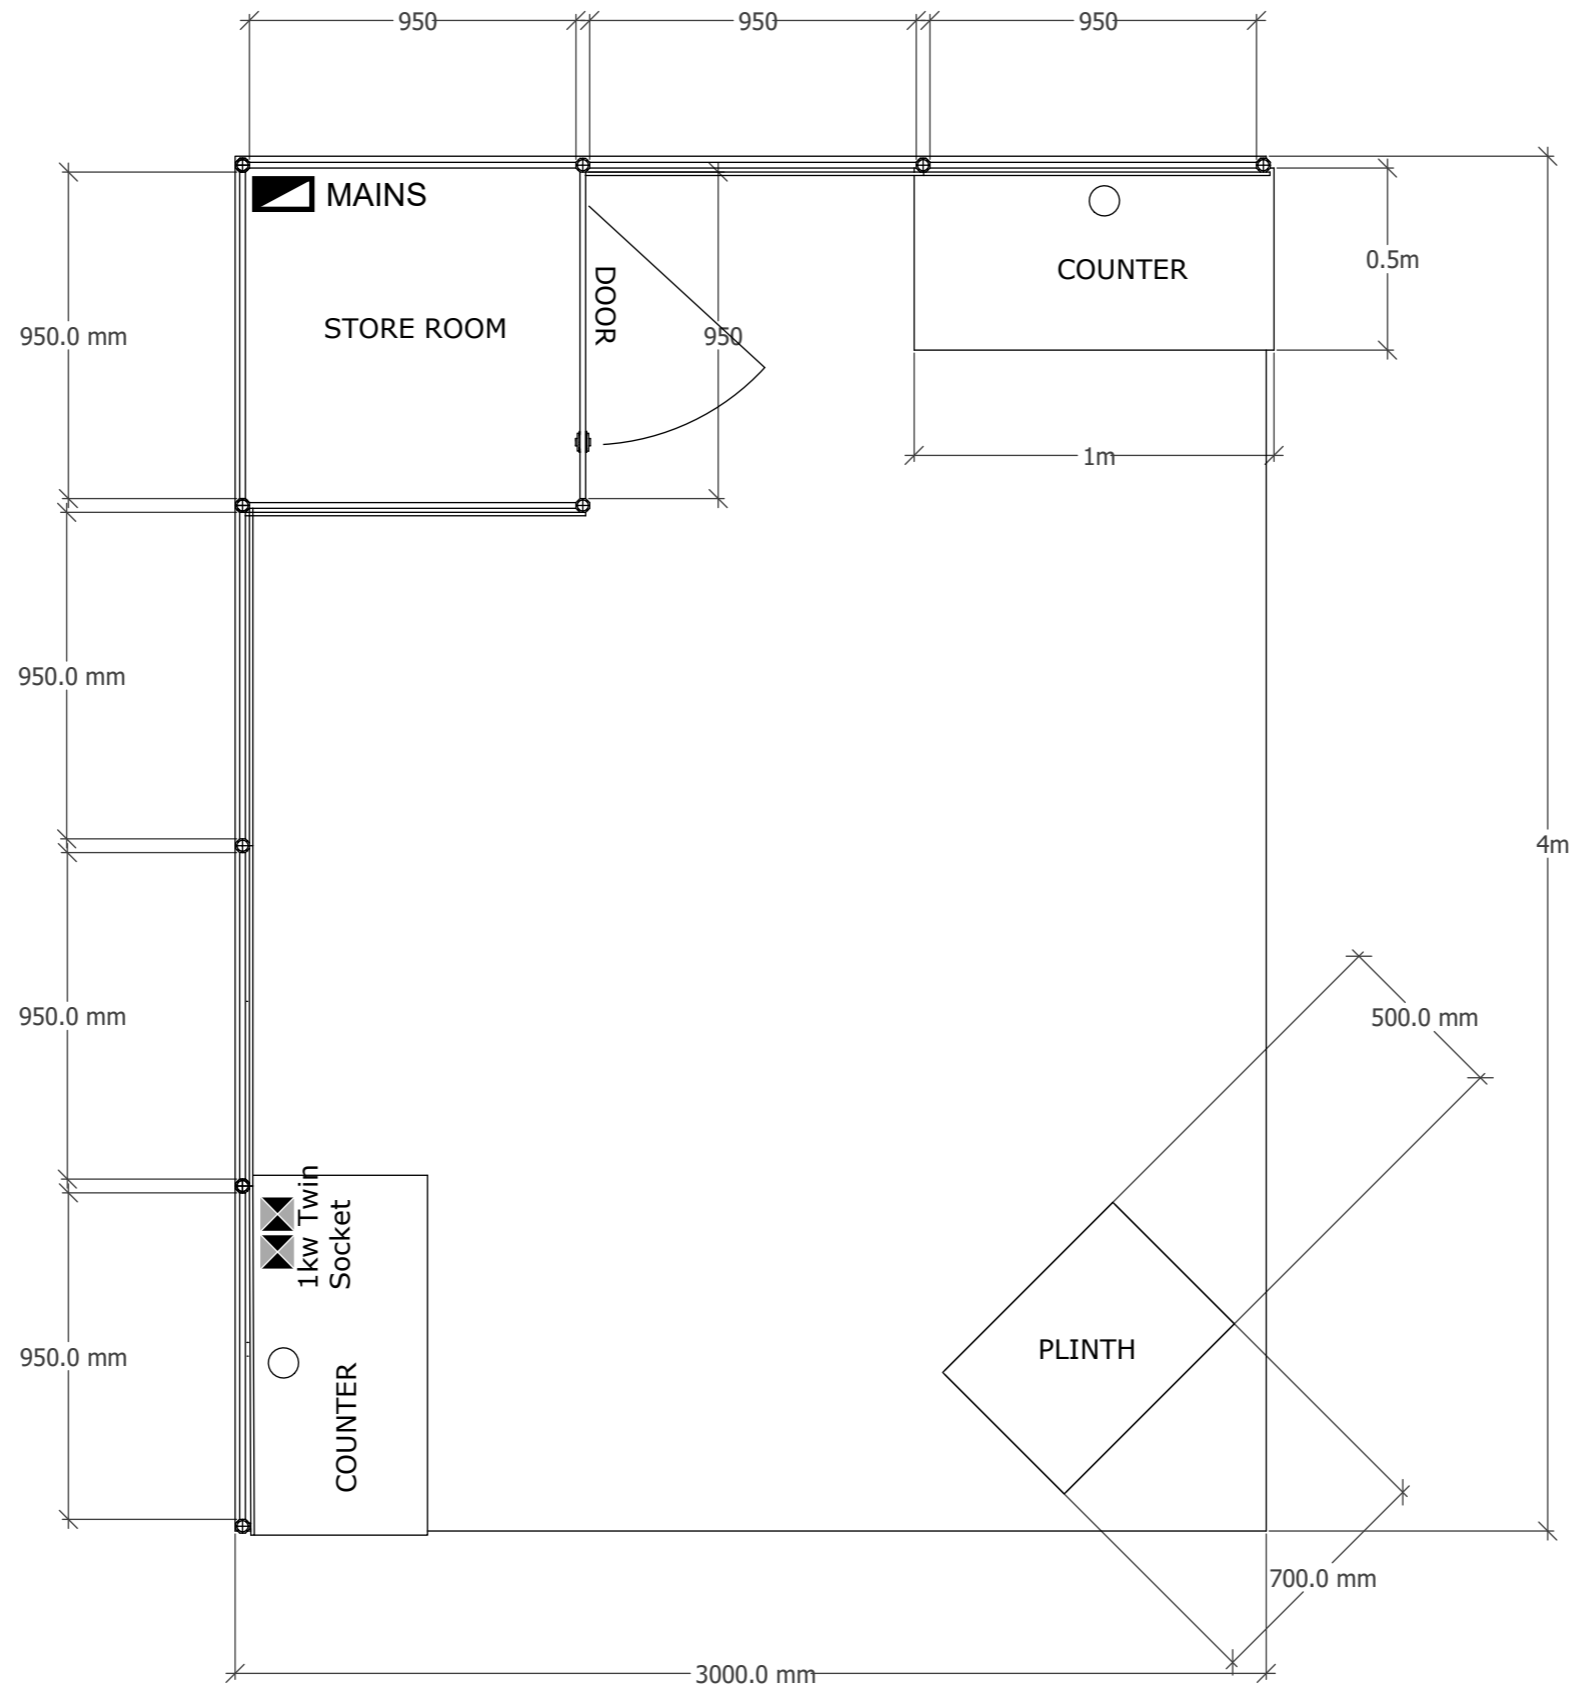

- 1: 1011mm (w) x 1600mm (h)
- 2: 985mm (w) x 2500mm (h)
- Door:
- Header: 950mm (w) x 430mm (h)
- Middle: 440mm (w) x 950mm (h)
- Base: 660mm (w) x 780mm (h)
- 3: 1005mm (w) x 2500mm (h)
- 4: 985mm (w) x 2500mm (h)
- 5: 990mm (w) x 2500mm (h)
- 6: 1011mm (w) x 1600mm (h)

- Plinth:
- Front: 700mm (w) x 1000mm (h)
- Sides (4): 500mm (w) x 1000mm (h)
- Top: 700mm x 500mm

Electrics Key:

-  MAINS
-  Socket